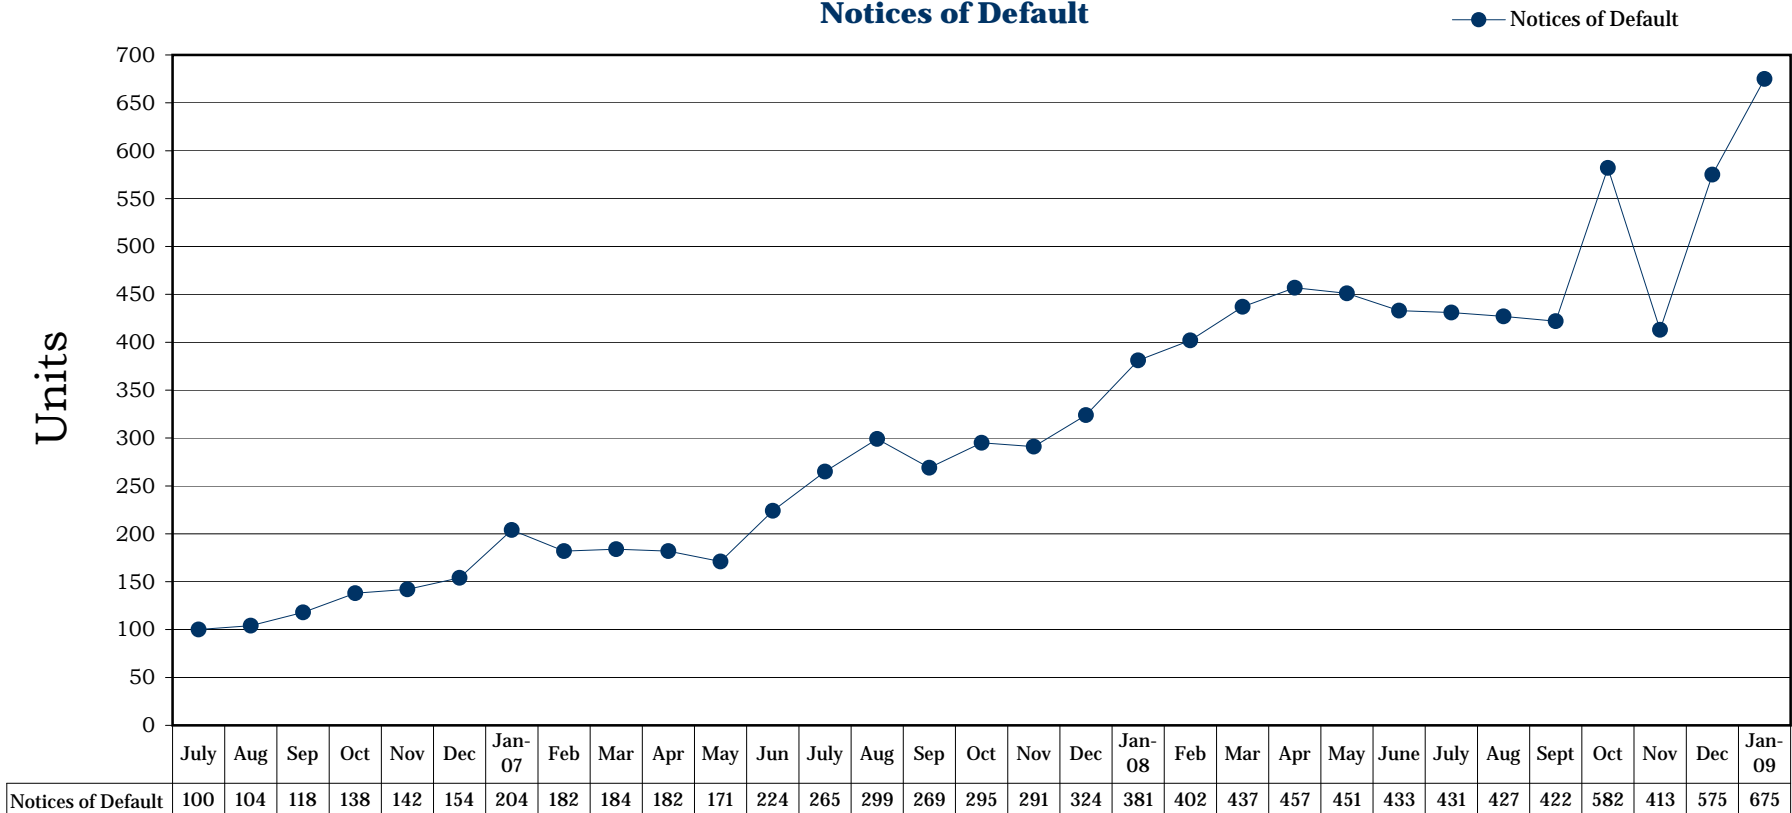

For More Information Contact:
Ticor Sales Dept. - (775) 324-7400

Washoe County Insured Recording Statistics July 2006 - January 2009 Notices of Default

*Source: Dataquick Information Systems. Ticor does not guarantee the accuracy of this data. This is for informational purposes only and is intended to view the general market trend in Washoe County.